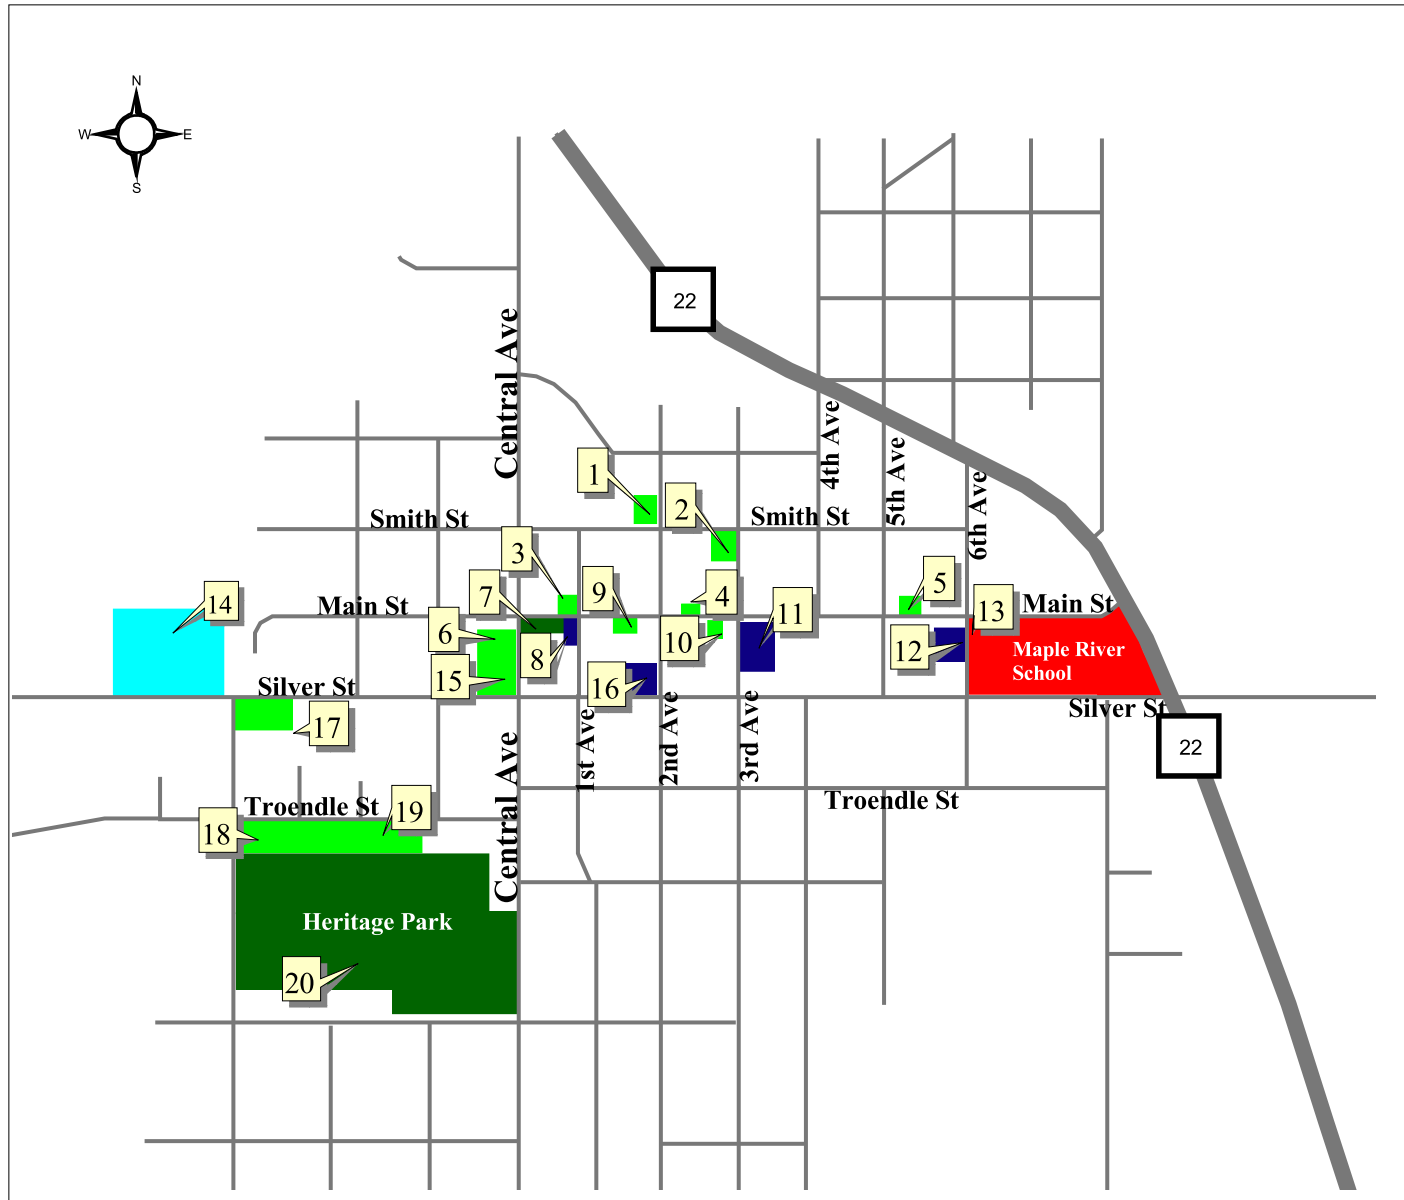

## Legend

- City Government
- Schools
- City Parks
- Community Organizations
- Cemetary

## Places of Interest

1. Town & Country Leisure Center
2. Country Neighbors Assisted Living
3. The Well Youth Center/Connect 4
4. IOOF Lodge
5. Child Care Center of Mapleton
6. St John's Lutheran Church
7. Library Park
8. Mapleton Public Library
9. VFW and Memorial Park
10. Mapleton Post Office
11. Mapleton Fire Department
12. Public Works
13. Maple River School
14. Cemetary
15. St Theresa's Catholic Church
16. City Hall, Police, Muni
17. Heather Curling Club
18. Mapleton Community Home
19. United Church of Mapleton
20. Heritage Park